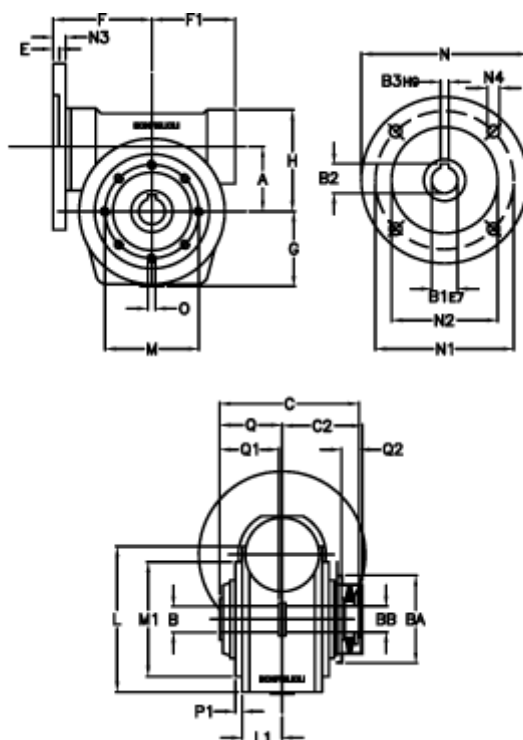

Article number: 390204903672836

Description: Worm Gear with Torque Limiter  
VF 49-L2-P-36 P71B14

## Measures

a = 49.50	C2 = 63,5	L1 = 36.8	O = M6x8
B = 25	Description = VF 49P-xx-71B14	m = 94	P1 = 2.5
B1 E7 = 14	E = 3.0	M1 = 68	Q = 51.0
B2 = 16.3	F = 70	N = 105	Q1 = 41
B3 H9 = 5	F1 = 63	N1 = 85	Q2 = 15
BA = 63	g = 56	N2 = 70	
BB H7 = 14	H = 80.0	N3 = 10.5	
C = 105	L = 107.5	N4 = 6,5	